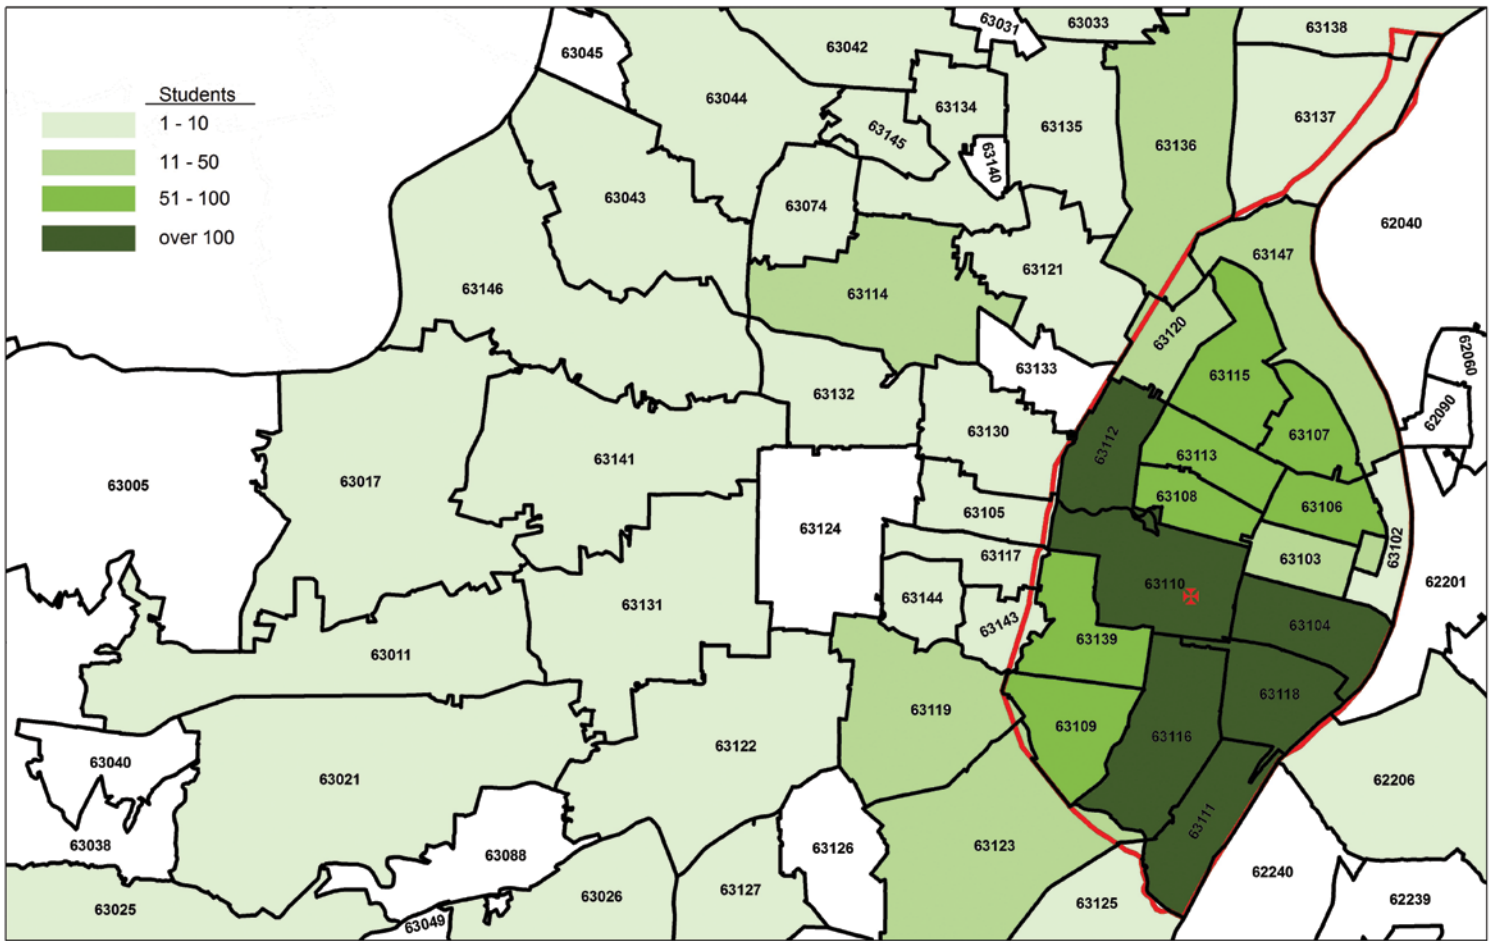

ALLIANCE BY ETHNICITIES

	Students	Ratio	Students	Ratio	Students	Ratio	Students	Ratio	Students	Ratio
Ethnicity	Mullanphy Investigative Learning		St Louis Language Immersion		Saint Margaret of Scotland		Tower Grove Christian Academy		TOTAL	
White	54	12.4%	246	28.9%	346	77.8%	102	31.3%	748	36.4%
Black	315	72.6%	470	55.2%	39	8.8%	124	38.0%	948	46.1%
Hispanic	44	10.1%	69	8.1%	18	4.0%	9	2.8%	140	6.8%
Asian	21	4.8%	11	1.3%	4	0.9%	53	16.3%	89	4.3%
Multi-Racial	-	0.0%	55	6.5%	38	8.5%	34	10.4%	127	6.2%
Other							4	1.2%	4	0.2%
TOTALS	434	100%	851	100%	445	100%	326	100%	2,056	100%

ALLIANCE BY GRADES

Grade	Students				TOTAL
	Mullanphy Investigative Learning	St Louis Language Immersion	Saint Margaret of Scotland	Tower Grove Christian Academy	
PreK	55	-	60	117	232
K	52	140	47	17	256
1	52	150	44	24	270
2	60	152	53	21	286
3	81	142	43	12	278
4	75	125	47	21	268
5	60	88	42	19	209
6	-	35	35	13	83
7	-	19	39	11	69
8	-	-	35	11	46
9	-	-	-	13	13
10	-	-	-	17	17
11	-	-	-	17	17
12	-	-	-	13	13
TOTALS	435	851	445	326	2,057

ALLIANCE BY ZIP CODES

Zip Code	Students				TOTAL
	Mullanphy Investigative Learning	St Louis Language Immersion	Saint Margaret of Scotland	Tower Grove Christian Academy	
63101	-	9	1	1	11
63103	7	15	5	1	28
63104	15	65	109	19	208
63105	-	6	-	2	8
63106	23	40	-	2	65
63107	20	31	5	7	63
63108	15	17	12	8	52
63109	15	34	18	14	81
63110	56	62	135	43	296
63111	49	61	14	19	143
63112	17	73	-	16	106
63113	17	29	-	6	52
63114	-	12	-	2	14
63115	31	37	1	3	72
63116	68	79	73	64	284
63118	66	107	35	37	245
63119	-	17	2	2	21
63120	2	23	-	-	25
63121	-	1	1	4	6
63122	-	3	5	1	9
63123	-	17	-	11	28
63125	1	3	-	3	7
63129	-	6	2	1	9
63130	-	-	2	4	6
63136	9	6	-	2	17
63137	4	2	-	1	7
63139	6	27	17	27	77
63143	2	6	-	2	10
63147	12	28	-	-	40
31 Other Zips	1	35	8	23	67
TOTALS	436	851	445	325	2,057