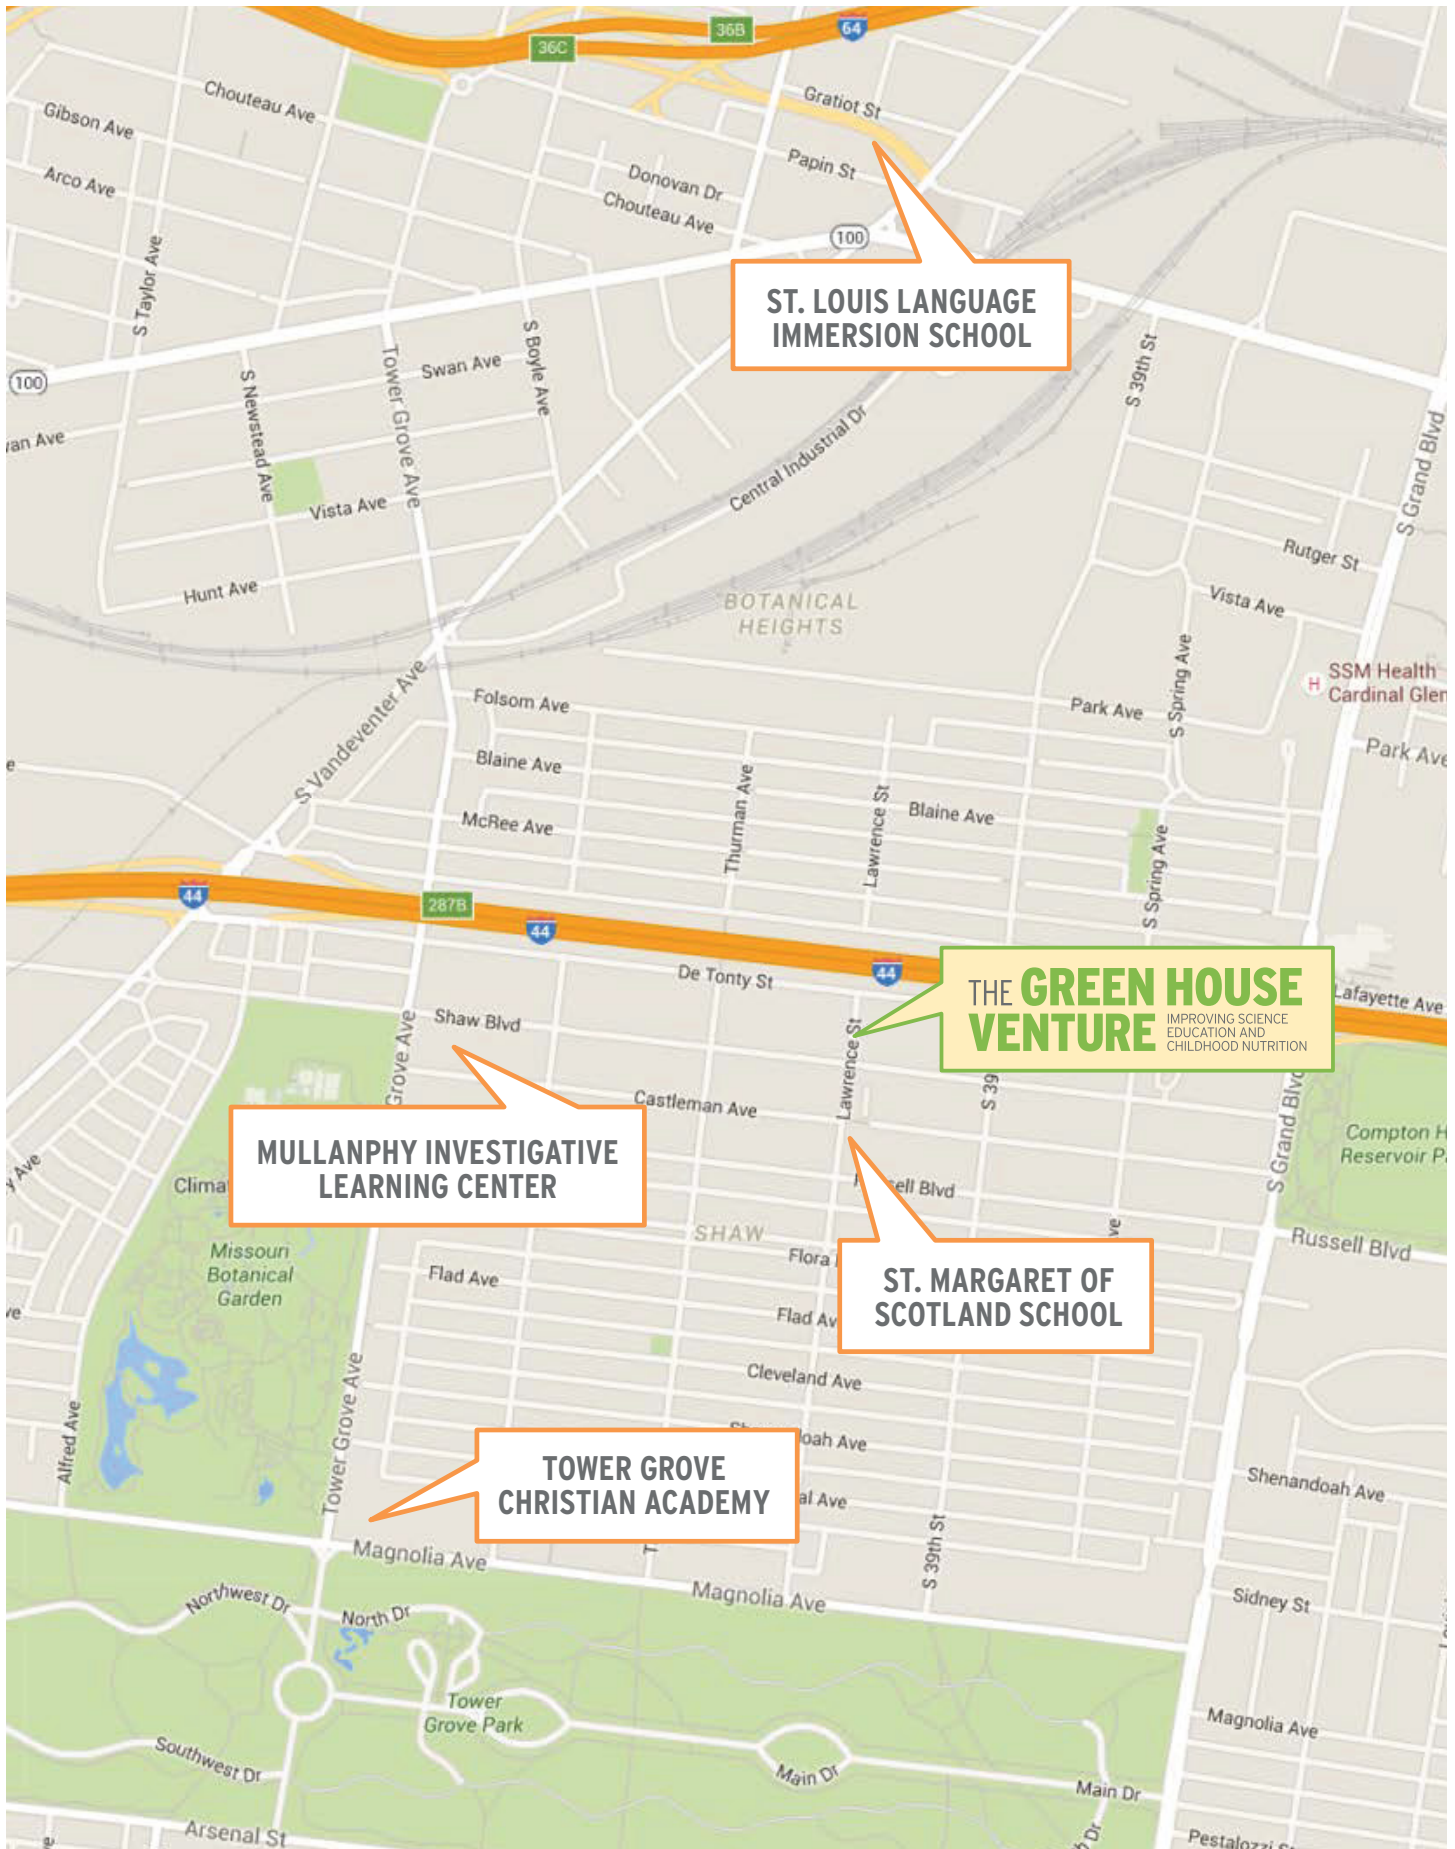

THE GREEN HOUSE VENTURE

IMPROVING SCIENCE
EDUCATION AND
CHILDHOOD NUTRITION

URBAN EDUCATION ALLIANCE

The Venture brings together four elementary schools in a new Urban Education Alliance. Collaborating with Saint Louis University, Alliance schools have played an integral part in designing the facility and its educational programs.

**ST. LOUIS LANGUAGE
IMMERSION SCHOOL**

**THE GREEN HOUSE
VENTURE**
IMPROVING SCIENCE
EDUCATION AND
CHILDHOOD NUTRITION

**MULLANPHY INVESTIGATIVE
LEARNING CENTER**

**ST. MARGARET OF
SCOTLAND SCHOOL**

**TOWER GROVE
CHRISTIAN ACADEMY**