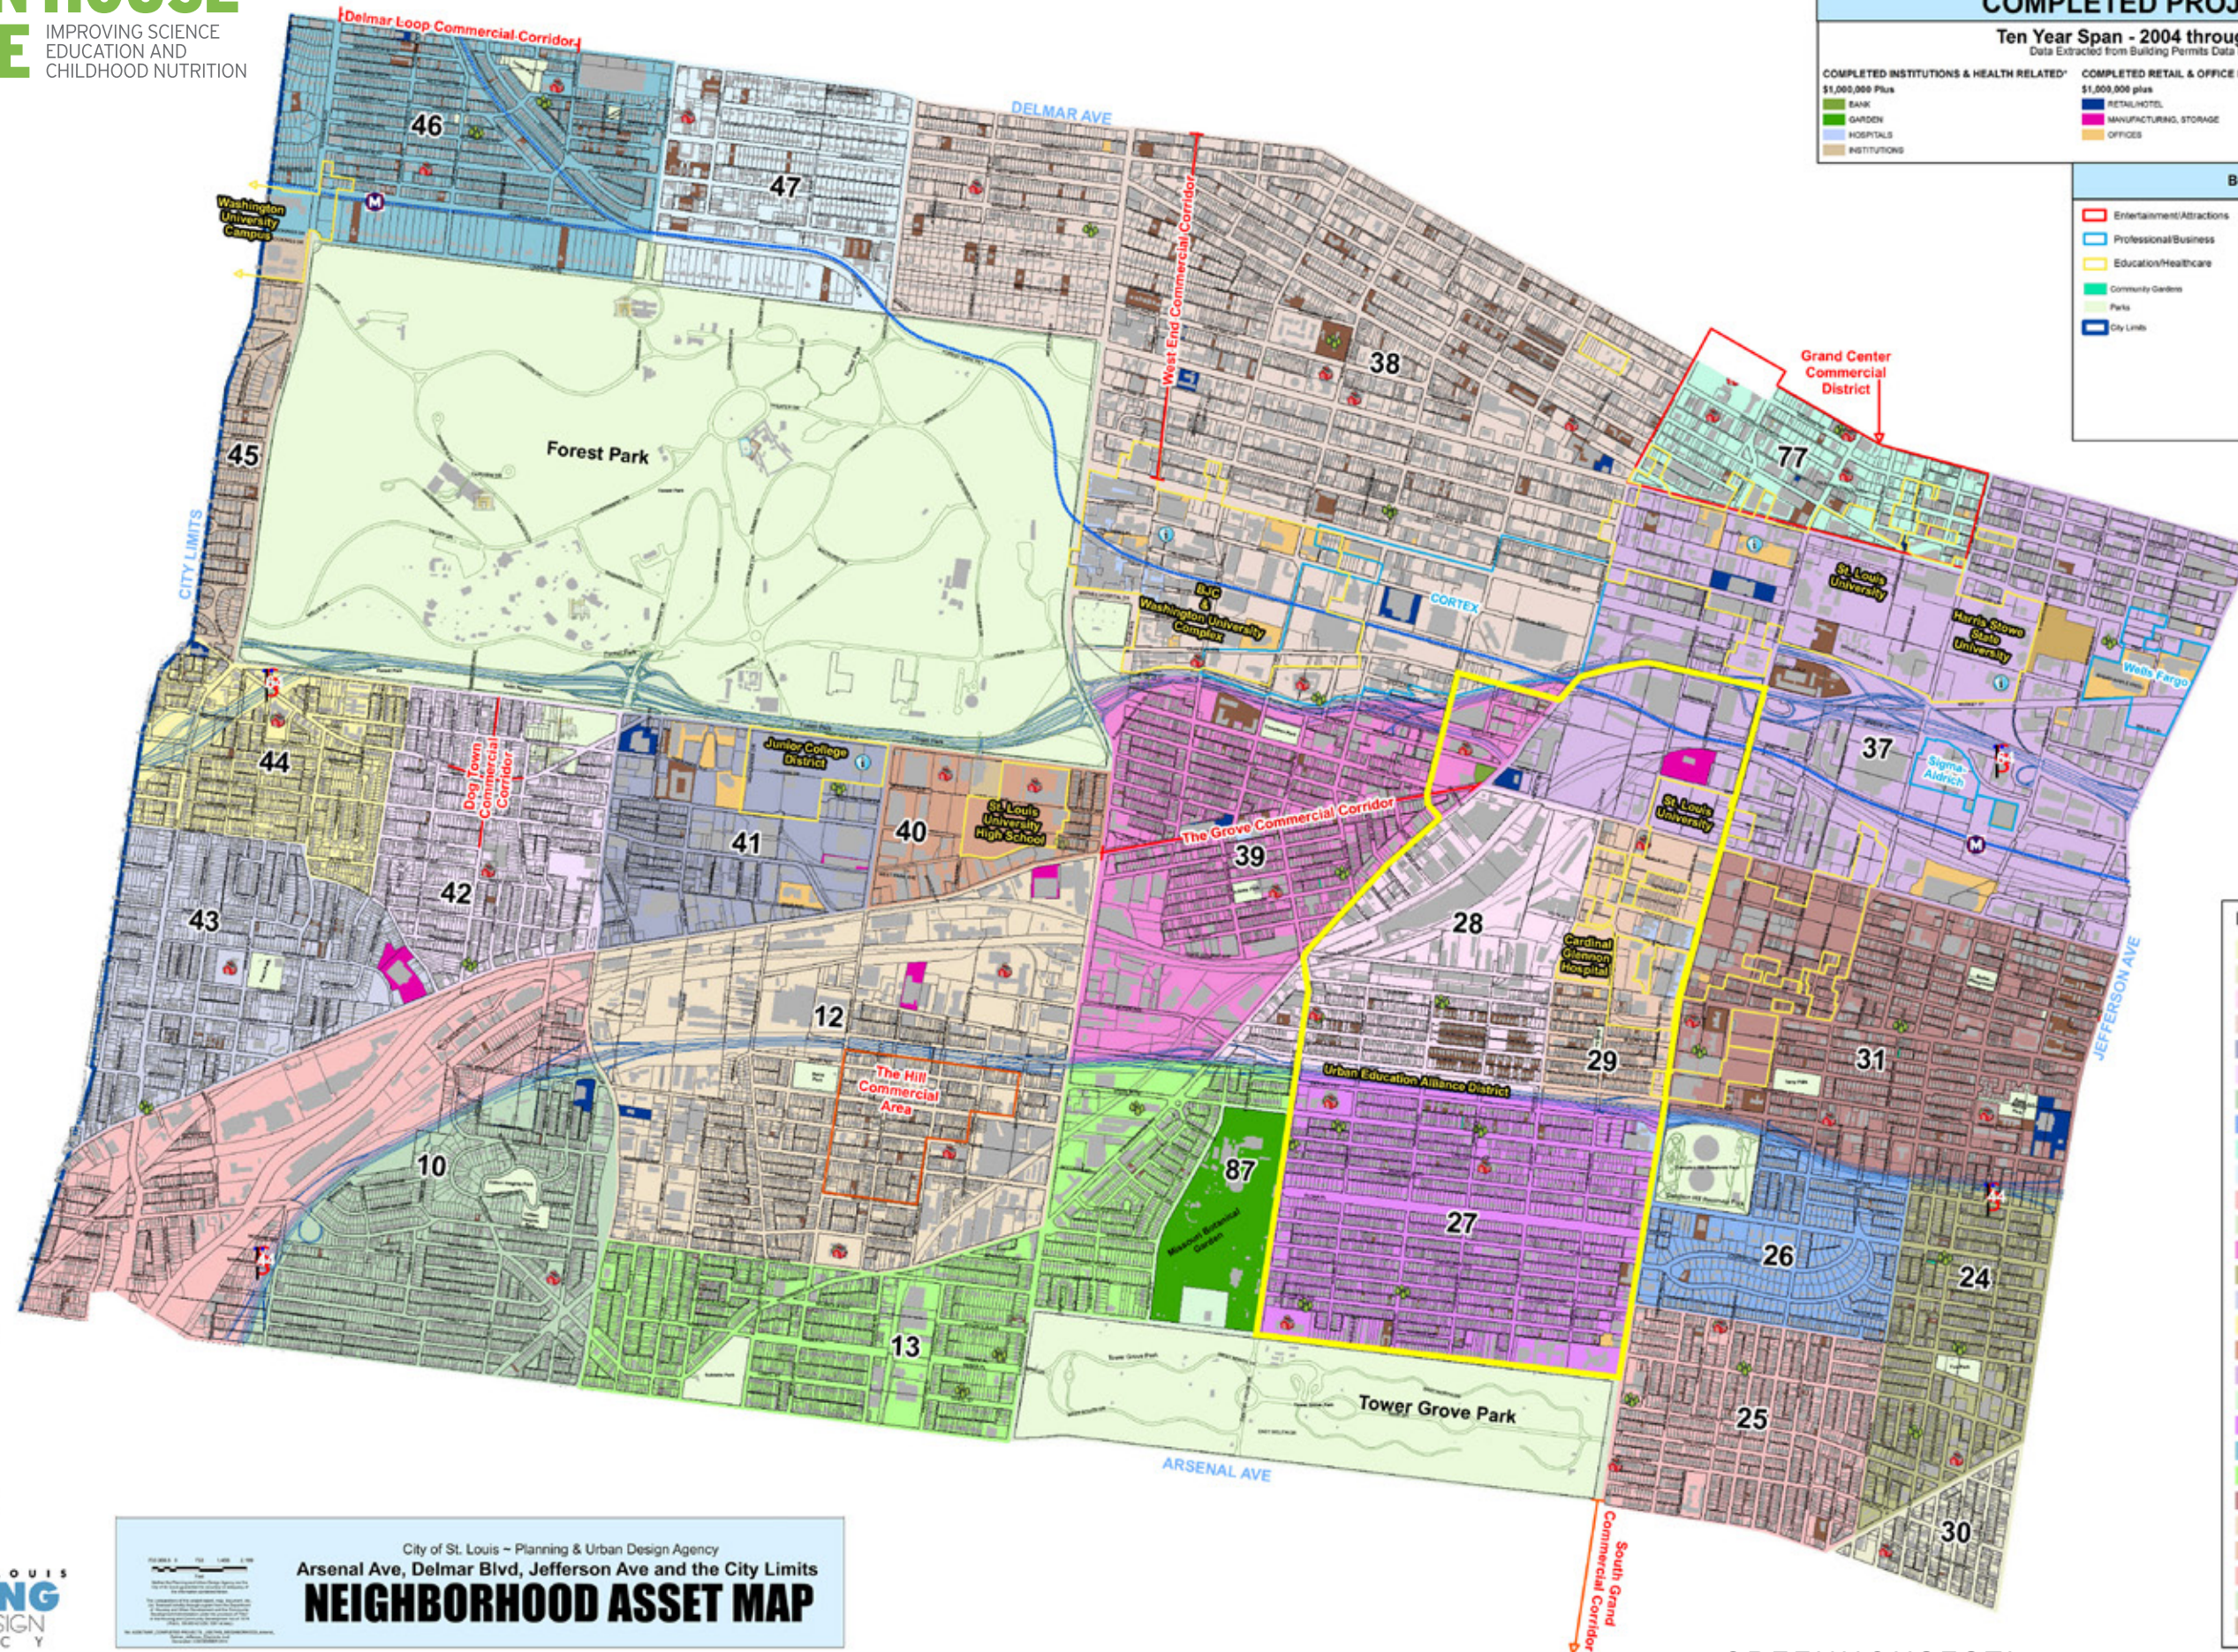

**COMPLETED PROJECTS**

Ten Year Span - 2004 through 2014

Data Extracted from Building Permits Data Base

COMPLETED INSTITUTIONS & HEALTH RELATED*	COMPLETED RETAIL & OFFICE RELATED*	COMPLETED CONSTRUCTION*
\$1,000,000 Plus	\$1,000,000 plus	\$120,000,000 plus
BANK	RETAIL/HOTEL	RESIDENTIAL*
GARDEN	MANUFACTURING, STORAGE	
HOSPITALS	OFFICES	
INSTITUTIONS		

**BOUNDARIES**

Entertainment/Attractions	Colleges & Universities
Professional Business	Community Garden (STL Gateway Greening Projects)
Education/Healthcare	Muni
Community Gardens	Museums/Art/History
Parks	Schools
City Limits	Zoo
	Highways
	Railroads
	Metrolink

**Legend** (neighborhood names are listed alphabetically)

22 Benton Park
30 Benton Park West
28 Botanical Heights
38 Central West End
41 Cheltenham
42 Clayton-Tamm
11 Clifton Heights
26 Compton Heights
77 Covenant Blu-Grand Center
47 DeBaliviere Place
10 Ellendale
82 Forest Park
39 Forest Park South East
24 Fox Park
43 Franz Park
44 Hi-Pointe
40 Kings Oak
37 Midtown
87 Missouri Botanical Garden
27 Shaw
46 Skinker DeBaliviere
13 Southwest Garden
31 The Gate District
12 The Hill
29 Tiffany
25 Tower Grove East
81 Tower Grove Park
45 Wydown Skinker